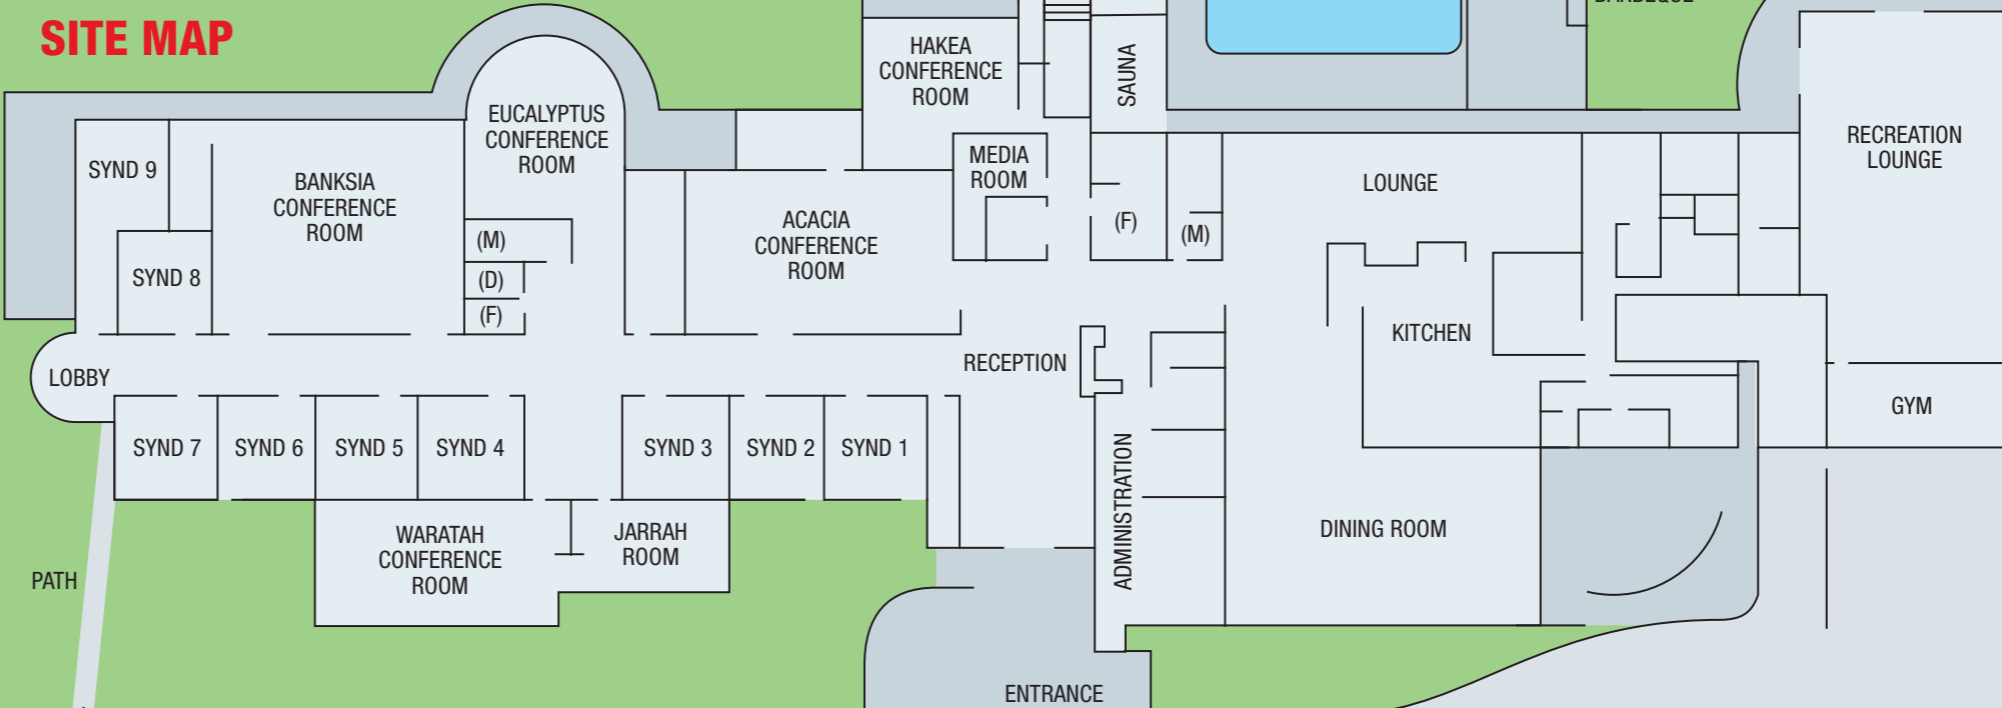

sydney
+ conference
+ training
centre
SITE MAP

- DISABLED ROOMS
- (D) DISABLED RESTROOM
- (F) FEMALE RESTROOM
- (M) MALE RESTROOM

DISABLED PARKING

TENNIS COURT

OVERFLOW PARKING AREA

PARKING AREA

PARKING AREA

ENTRANCE

PATH

DECK

POND

POOL AREA

DECK

BARBEQUE

SAUNA

HAKEA
CONFERENCE
ROOM

MEDIA
ROOM

ACACIA
CONFERENCE
ROOM

EUCALYPTUS
CONFERENCE
ROOM

BANKSIA
CONFERENCE
ROOM

SYND 9

SYND 8

LOBBY

SYND 7

SYND 6

SYND 5

SYND 4

SYND 3

SYND 2

SYND 1

WARATAH
CONFERENCE
ROOM

JARRAH
ROOM

RECEPTION

ADMINISTRATION

LOUNGE

KITCHEN

DINING ROOM

RECREATION
LOUNGE

GYM